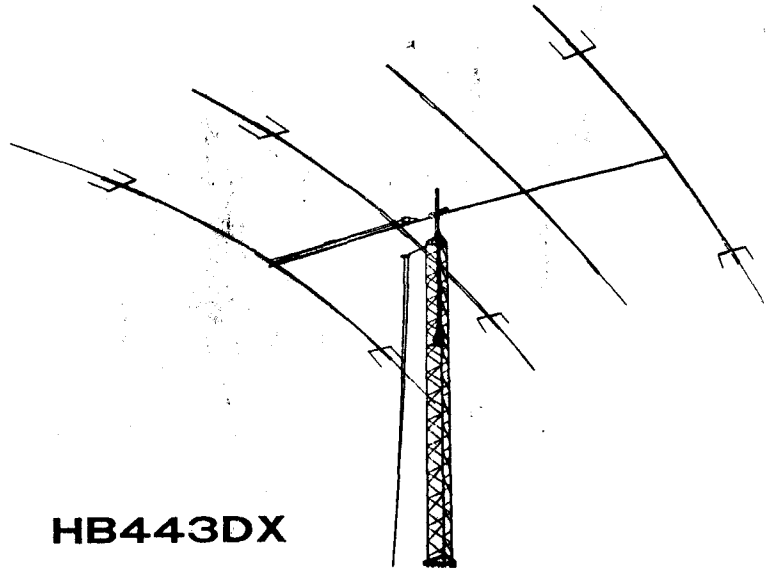

# TET ANTENNA SYSTEMS

TET. 4 BAND BEAM  
10 ... .. 40 MTR

HB443DX

**TET ANTENNA SYSTEMS**  
**TANIGUCHI ENGINEERING TRADERS**  
2589-1, SHIMONAGAYA CHO. KOHNAN-KU, YOKOHAMA 233  
TELEX: 03822507 TETANT J CABLE ADDRESS: TATANT